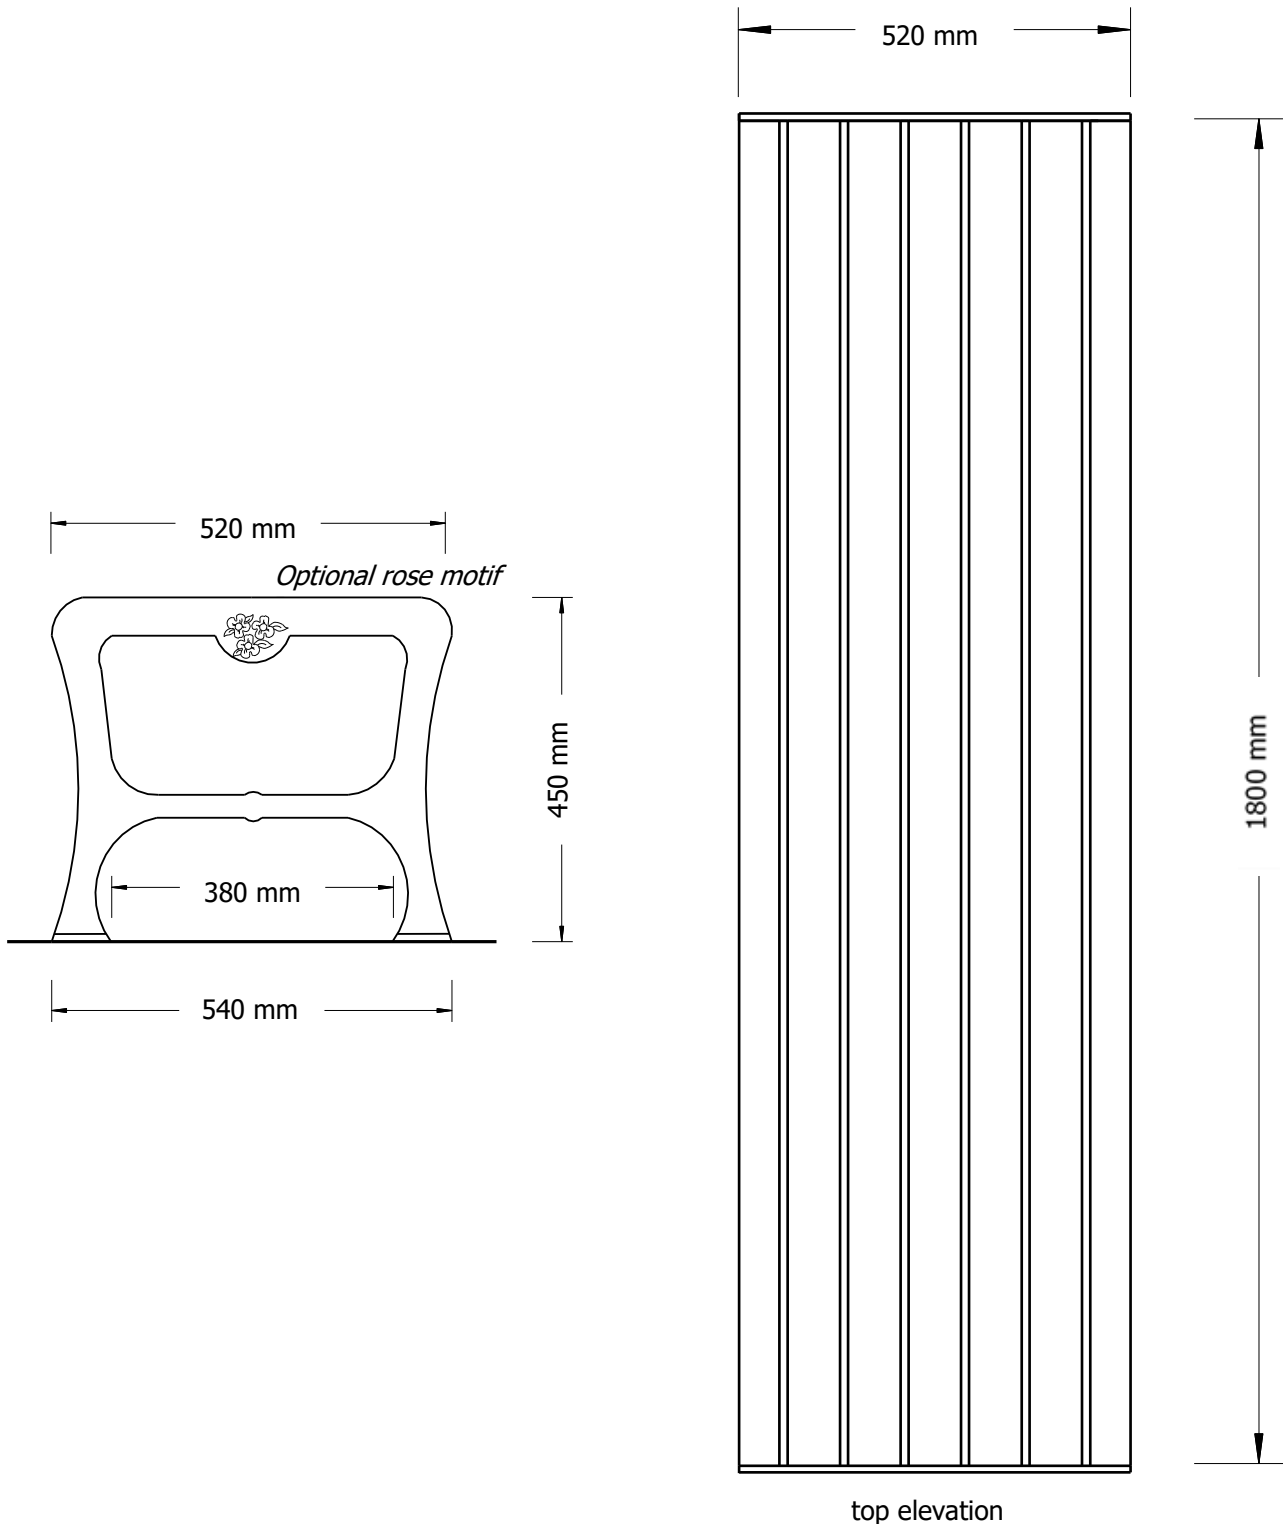

Boulevardre Setting

EM094 Bench, EM095 Table

EMERDYN

02 9534 1314

sales@emerdyn.com.au

EM095 table with EM094 benches

Standard Specifications:

- Dimensions: EM095 Table 1800 L x 710 W x 770mm H
EM094 Bench 1800 L x 540 W x 450mm H
- Battens: hardwood timber 63 x 30mm, oiled
- Frame: galvanised steel & cast aluminium
- Finish: powder coated frame
- Fixture: surface, sub-surface, inground (with 50mm pins for chemsetting)

Options:

- Logo: template design required
- Rose Motif: optional

Available in the Boulevardre range: EM093 seat, EM094 bench, EM095 table

EM094 bench with rose motif option

EM093 seat

Boulevard Bench

EM094

EMERDYN

02 9534 1314

sales@emerdyn.com.au

Dimensions

Boulevard Table

EM095

Dimensions